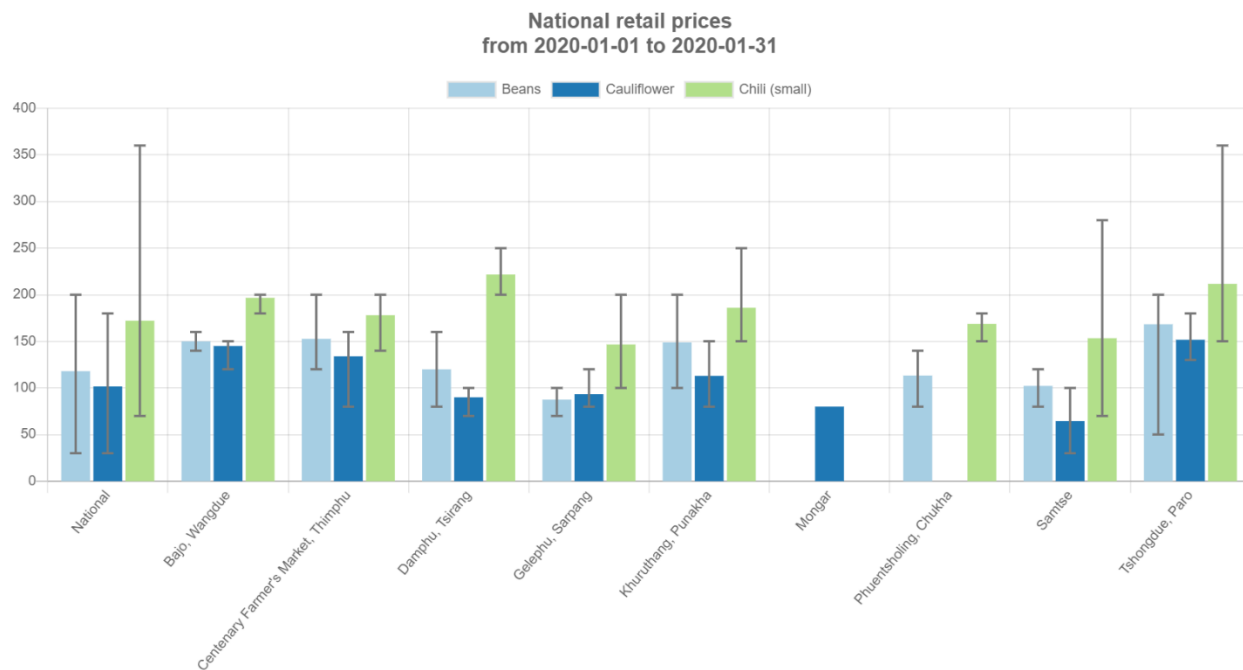

National retail prices from 2020-01-01 to 2020-01-31

Prices at the National level (all markets aggregated)

Commodity	Min (Nu./kg)	Avg (Nu./kg)	Max (Nu./kg)
Beans	30	118.01	200
Chili (small)	70	172.09	360
Cauliflower	30	101.65	180