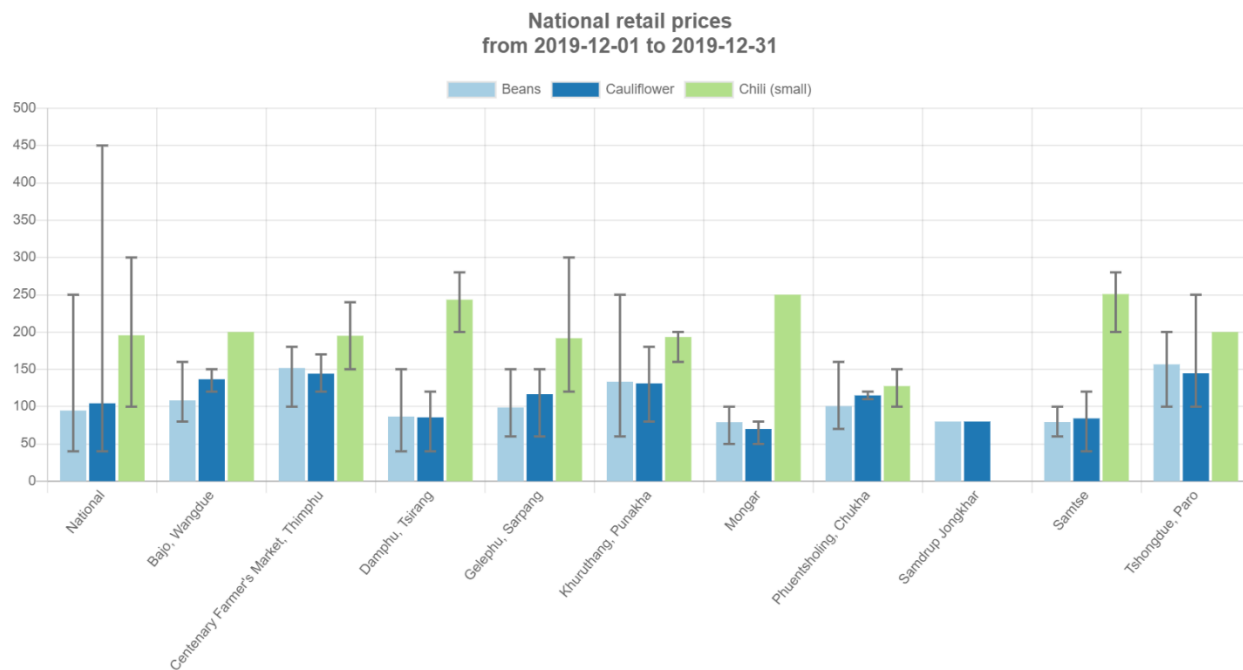

## National retail prices from 2019-12-01 to 2019-12-31

### Prices at the National level (all markets aggregated)

Commodity	Min (Nu./kg)	Avg (Nu./kg)	Max (Nu./kg)
Beans	40	94.74	250
Chili (small)	100	195.63	300
Cauliflower	40	104.43	450