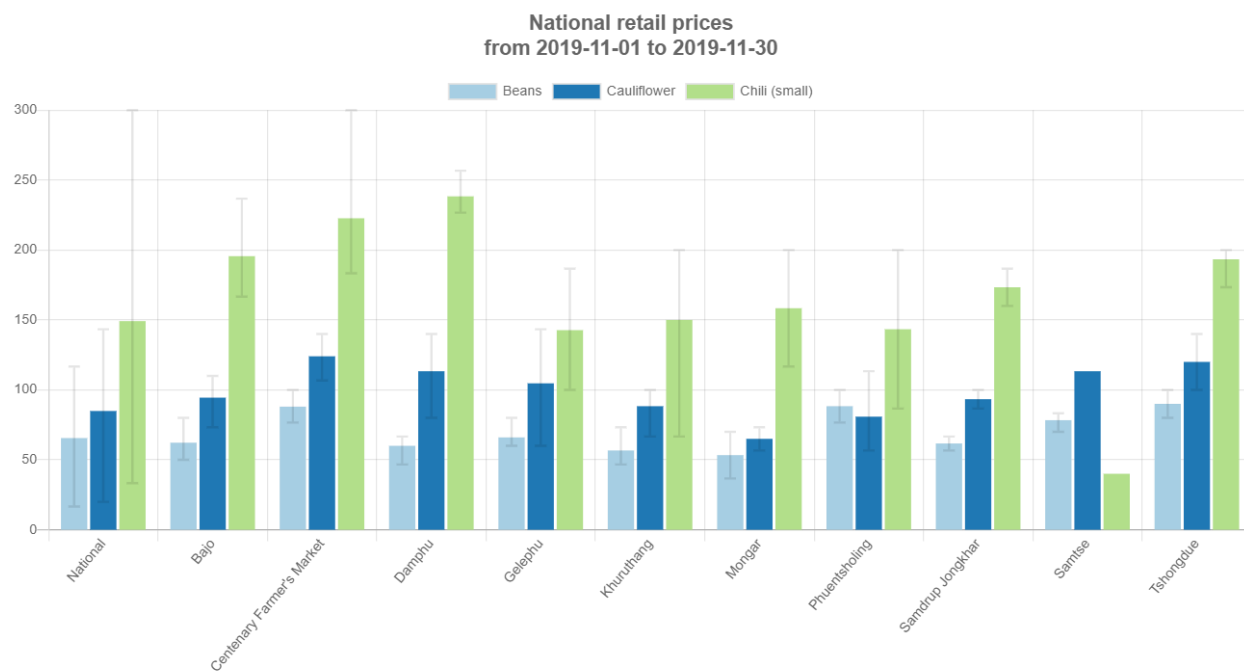

National retail prices from 2019-11-01 to 2019-11-30

Prices at a national level (all markets aggregated)

Commodity	Price (Nu/Kg)		
	Min	Max	Average
Beans	20	70.15	130
Chili (small)	80	176	400
Cauliflower	40	95.82	180